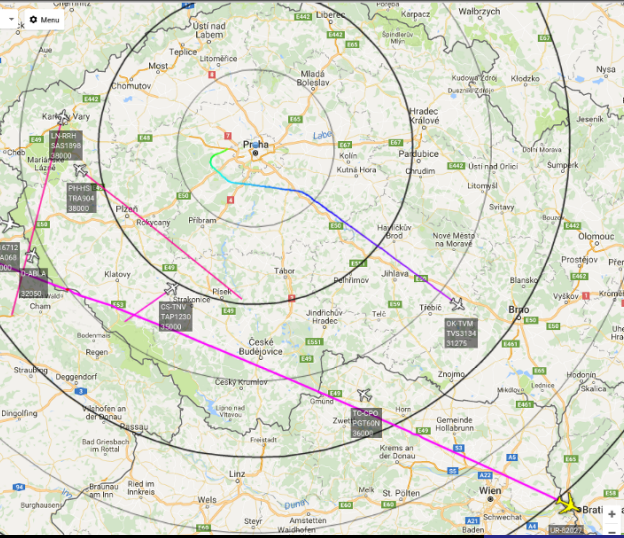

<http://ok1rbm.cz>

Radiolab

OK1RBM - ADSB (https://nat.brmlab.cz:4243/desktop.html)

https://nat.brmlab.cz:4243/desktop.html

UR-82027 508015

Antonov Airlines
Ukraine
Antonov An-124 100

Altitude: 33000 ft Vertical Speed: 64 ft/m Speed: 461.9 kts Heading: 114.3° Distance: 153.64 nmi Squawk: 1233 Engines: Four jet Species: Landplane